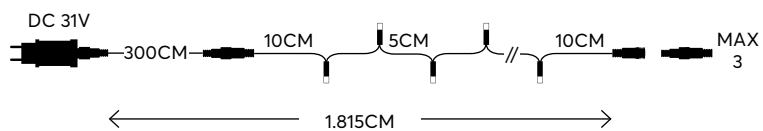

DOUBLECOLOR

GREEN CABLE
ΠΡΑΣΙΝΟ ΚΑΛΩΔΙΟ

300 LED (3mm)

WHITE & WARM WHITE
ΛΕΥΚΟ & ΘΕΡΜΟ ΛΕΥΚΟ

2200-2300 KELVIN

600-11860

1202 19 24

W

MAX 8.4W

20 (MIN 1)