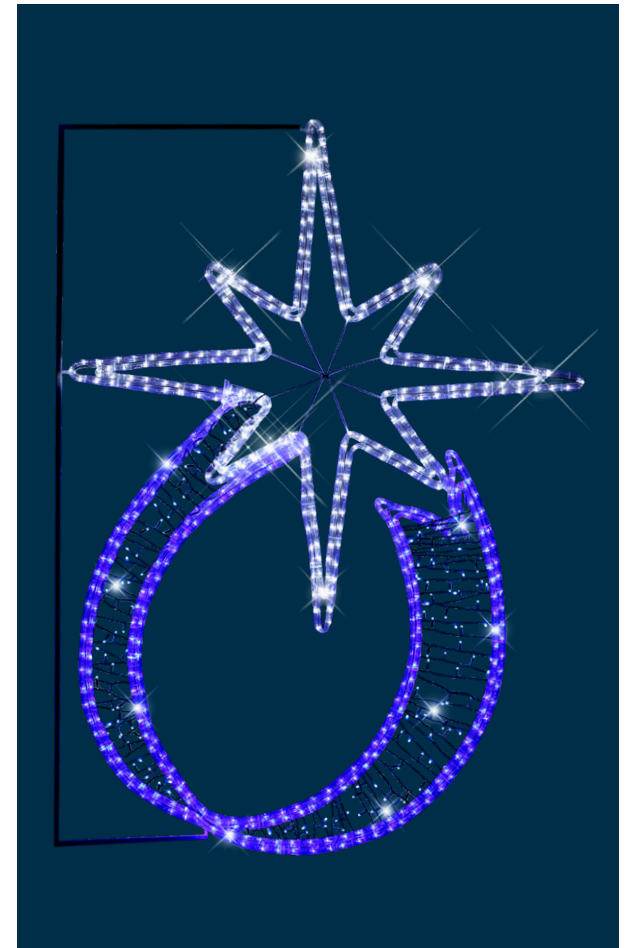

144 LED

NUMBER OF LED ROPE LIGHTS
ΑΡΙΘΜΟΣ ΛΑΜΠΤΗΡΩΝ LED
ΦΩΤΟΣΩΛΗΝΑ

LED ROPE LIGHT METERS: 4M
ΜΕΤΡΑ LED ΦΩΤΟΣΩΛΗΝΑ: 4M

LED: 3V-12MA

600-23041

1202 49 14

W
MAX 8W

5 (MIN 1)