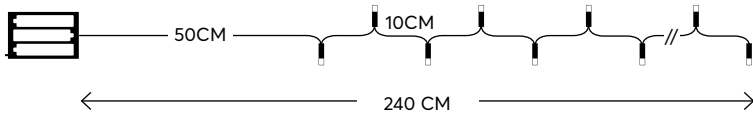

TRANSPARENT CABLE
ΔΙΑΦΑΝΟ ΚΑΛΩΔΙΟ

20 LED (5mm)

WHITE
ΛΕΥΚΟ

7500-8500 KELVIN

600-11130

1202 01 40

W
MAX 1.2W

40 (MIN 1)