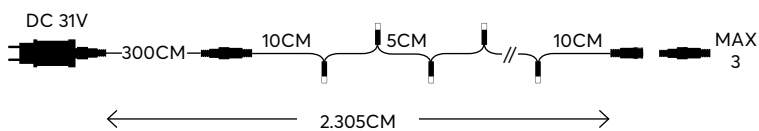

Lights that Sync
to your music
Λαμπάκια που
συγχρονίζονται με τη
μουσική σας

RYTHMSYNC

GREEN CABLE
ΠΡΑΣΙΝΟ ΚΑΛΩΔΙΟ

400 LED (3mm)

WARM WHITE 2200-2300 KELVIN
ΘΕΡΜΟ ΛΕΥΚΟ

600-11870
1202 21 84

W **20**
MAX 8.4W 20 (MIN 1)