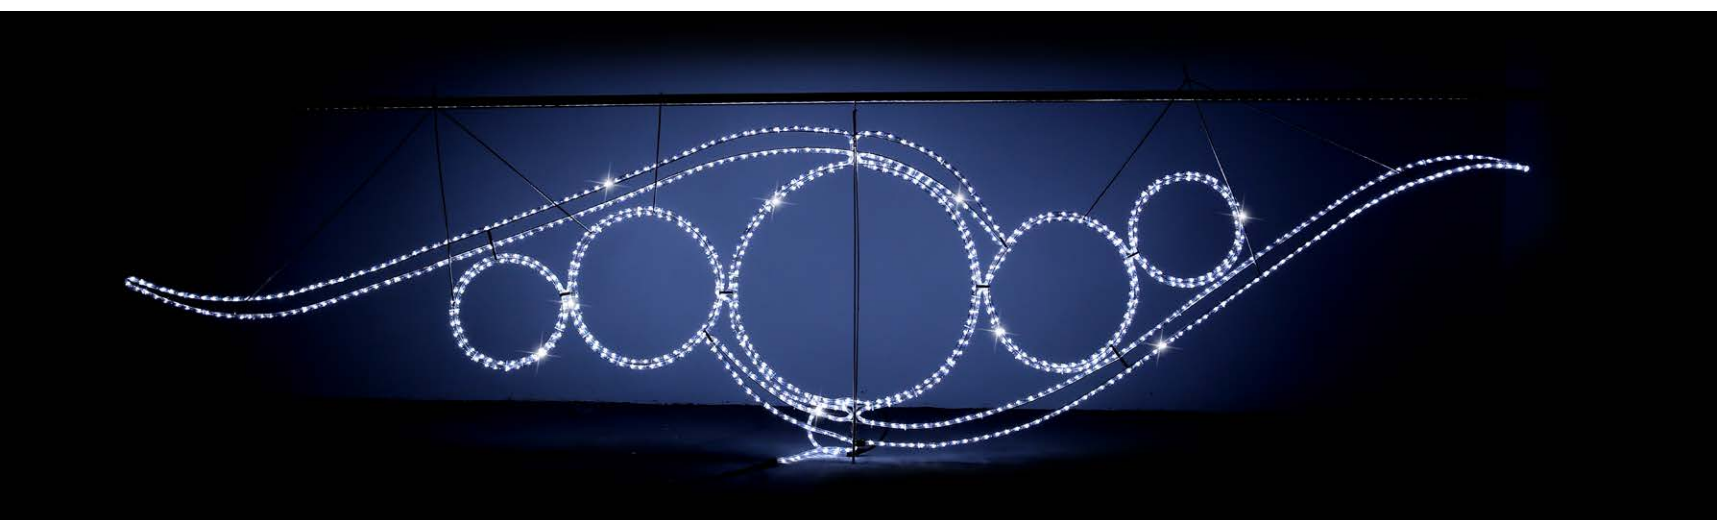

NUMBER OF LED NEON ROPE LIGHTS
ΑΡΙΘΜΟΣ ΛΑΜΠΙΤΗΡΩΝ LED ΝΕΟΝ ΦΩΤΟΣΩΛΗΝΑ

METERS LED NEON ROPE LIGHT: 40M
ΜΕΤΡΑ LED ΝΕΟΝ ΦΩΤΟΣΩΛΗΝΑ: 40M

LED: 3V, 0,02A, 0,06W

W
MAX 136W

1 (MIN 1)

400X100CM

600-23040

1202 242 42