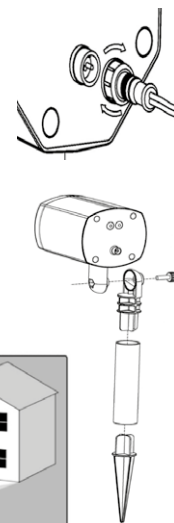

RED 650NM
ΚΟΚΚΙΝΟ 650NM
GREEN 532 NM
ΠΡΑΣΙΝΟ 532 NM

600-22303

1202 27 04

W
MAX 10W

■
12 (MIN 1)

SNOWFLAKE
ΧΙΟΝΟΝΙΦΑΔΑ

STAR / ΑΣΤΕΡΙ

TREE
ΔΕΝΤΡΟ

SNOWMAN
ΧΙΟΝΑΝΘΡΩΠΩΣ

SANTA CLAUS
ΑΓΙΟΣ ΒΑΣΙΛΗΣ

RED + GREEN DOT
ΠΡΑΣΙΝΗ + ΚΟΚΚΙΝΗ
ΚΟΥΚΚΙΔΑ

PRODUCT SIZE

BODY OF LIGHT ONLY: 9.1 X9.2X 12.5CM
WITH OUTDOOR STAND: 37CM (HEIGHT)
WITH INDOOR STAND: 18.93CM (HEIGHT)

INPUT: 220V-240V 60 HZ AC
OUTPUT: DC 5V 2A LASER
CLASSIFICATION: CLASS II
MAXIMUM POWER OUTPUT: LESS THAN 1MW
WAVELENGTHS: 532 NM, 650 NM
PROJECTION COVERAGE: OVER 3000 SQ.FT.
OPERATING TEMPERATURE RANGE:
- 31°F TO 104°F (-35°C TO 40°C)

ΜΕΓΕΘΟΣ ΠΡΟΪΟΝΤΟΣ

ΣΩΜΑ ΜΟΝΟ ΤΟΥ: 9.1 X9.2X 12.5CM
ΜΕ ΕΞΩΤΕΡΙΚΟ ΣΤΑΝΤ: 37CM (ΥΨΟΣ)
ΜΕ ΕΣΩΤΕΡΙΚΟ ΣΤΑΝΤ: 18.93CM (ΥΨΟΣ)

ΕΙΣΟΔΟΣ: 220V-240V 60 HZ AC

ΕΞΟΔΟΣ: DC 5V 2A
ΚΛΑΣΗ LASER: ΚΛΑΣΗ II
ΜΕΓΙΣΤΗ ΙΣΧΥΣ ΕΞΟΔΟΥ: ΜΙΚΡΟΤΕΡΗ ΑΠΟ 1MW
ΜΗΚΗ ΚΥΜΑΤΟΣ: 532 NM, 650 NM
ΚΑΛΥΨΗ: ΠΑΝΩ ΑΠΟ 3.000FT² / 278M²
ΕΥΡΟΣ ΘΕΡΜΟΚΡΑΣΙΑΣ ΛΕΙΤΟΥΡΓΙΑΣ:
- 31°F ΩΣ 104°F (-35°C ΩΣ 40°C)

PROJECTION DISTANCE ΑΠΟΣΤΑΣΗ ΠΡΟΒΟΛΗΣ	30 - 50M
LASER PROJECTOR LIGHT ΠΡΟΒΟΛΕΑΣ ΛΕΙΖΕΡ	RED + GREEN DOT ΠΡΑΣΙΝΗ + ΚΟΚΚΙΝΗ ΚΟΥΚΚΙΔΑ
MULTIFUNCTION ΠΡΟΓΡΑΜΜΑ	MULTIFUNCTION: 5 CHRISTMAS PATTERNS 1 RED + GREEN DOT ΠΡΟΓΡΑΜΜΑ: 5 ΧΡΙΣΤΟΥΓΕΝΝΙΑΤΙΚΑ ΜΟΤΙΒΑ 1 ΠΡΑΣΙΝΗ + ΚΟΚΚΙΝΗ ΚΟΥΚΚΙΔΑ